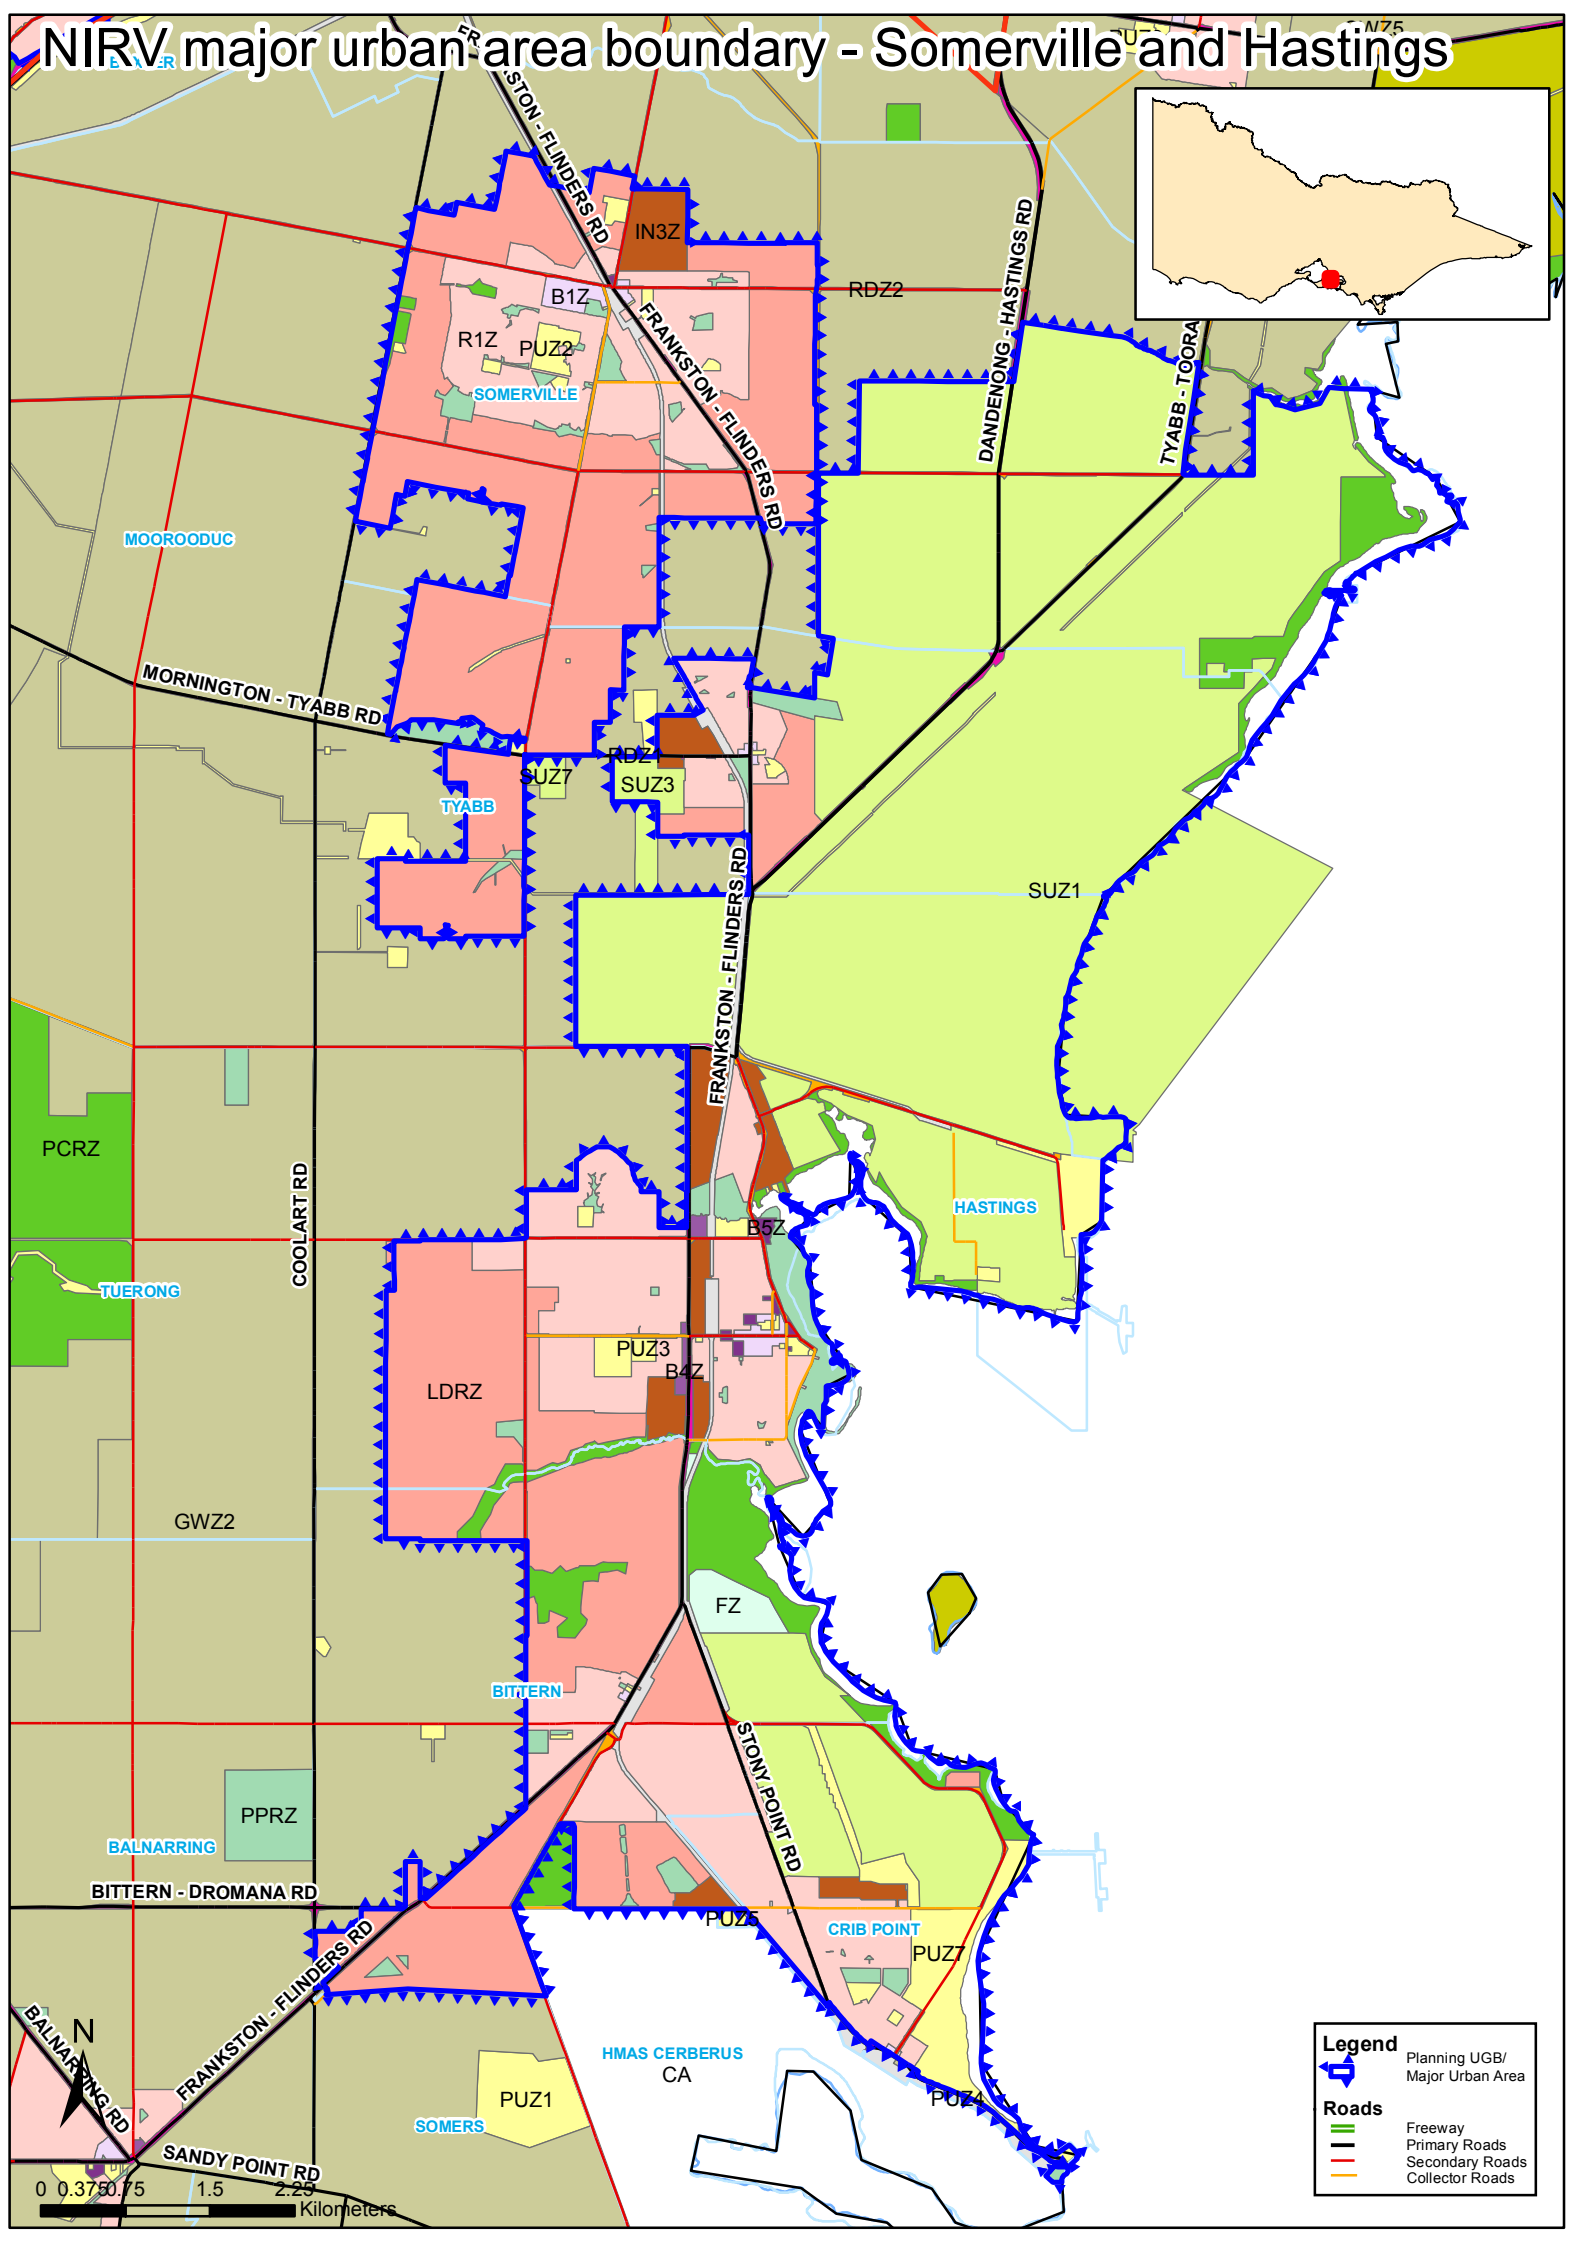

NIRV major urban area boundary - Somerville and Hastings

Legend

-  Planning UGB/ Major Urban Area
- Roads**
-  Freeway
-  Primary Roads
-  Secondary Roads
-  Collector Roads

0 0.375 0.75 1.5 2.25 Kilometers