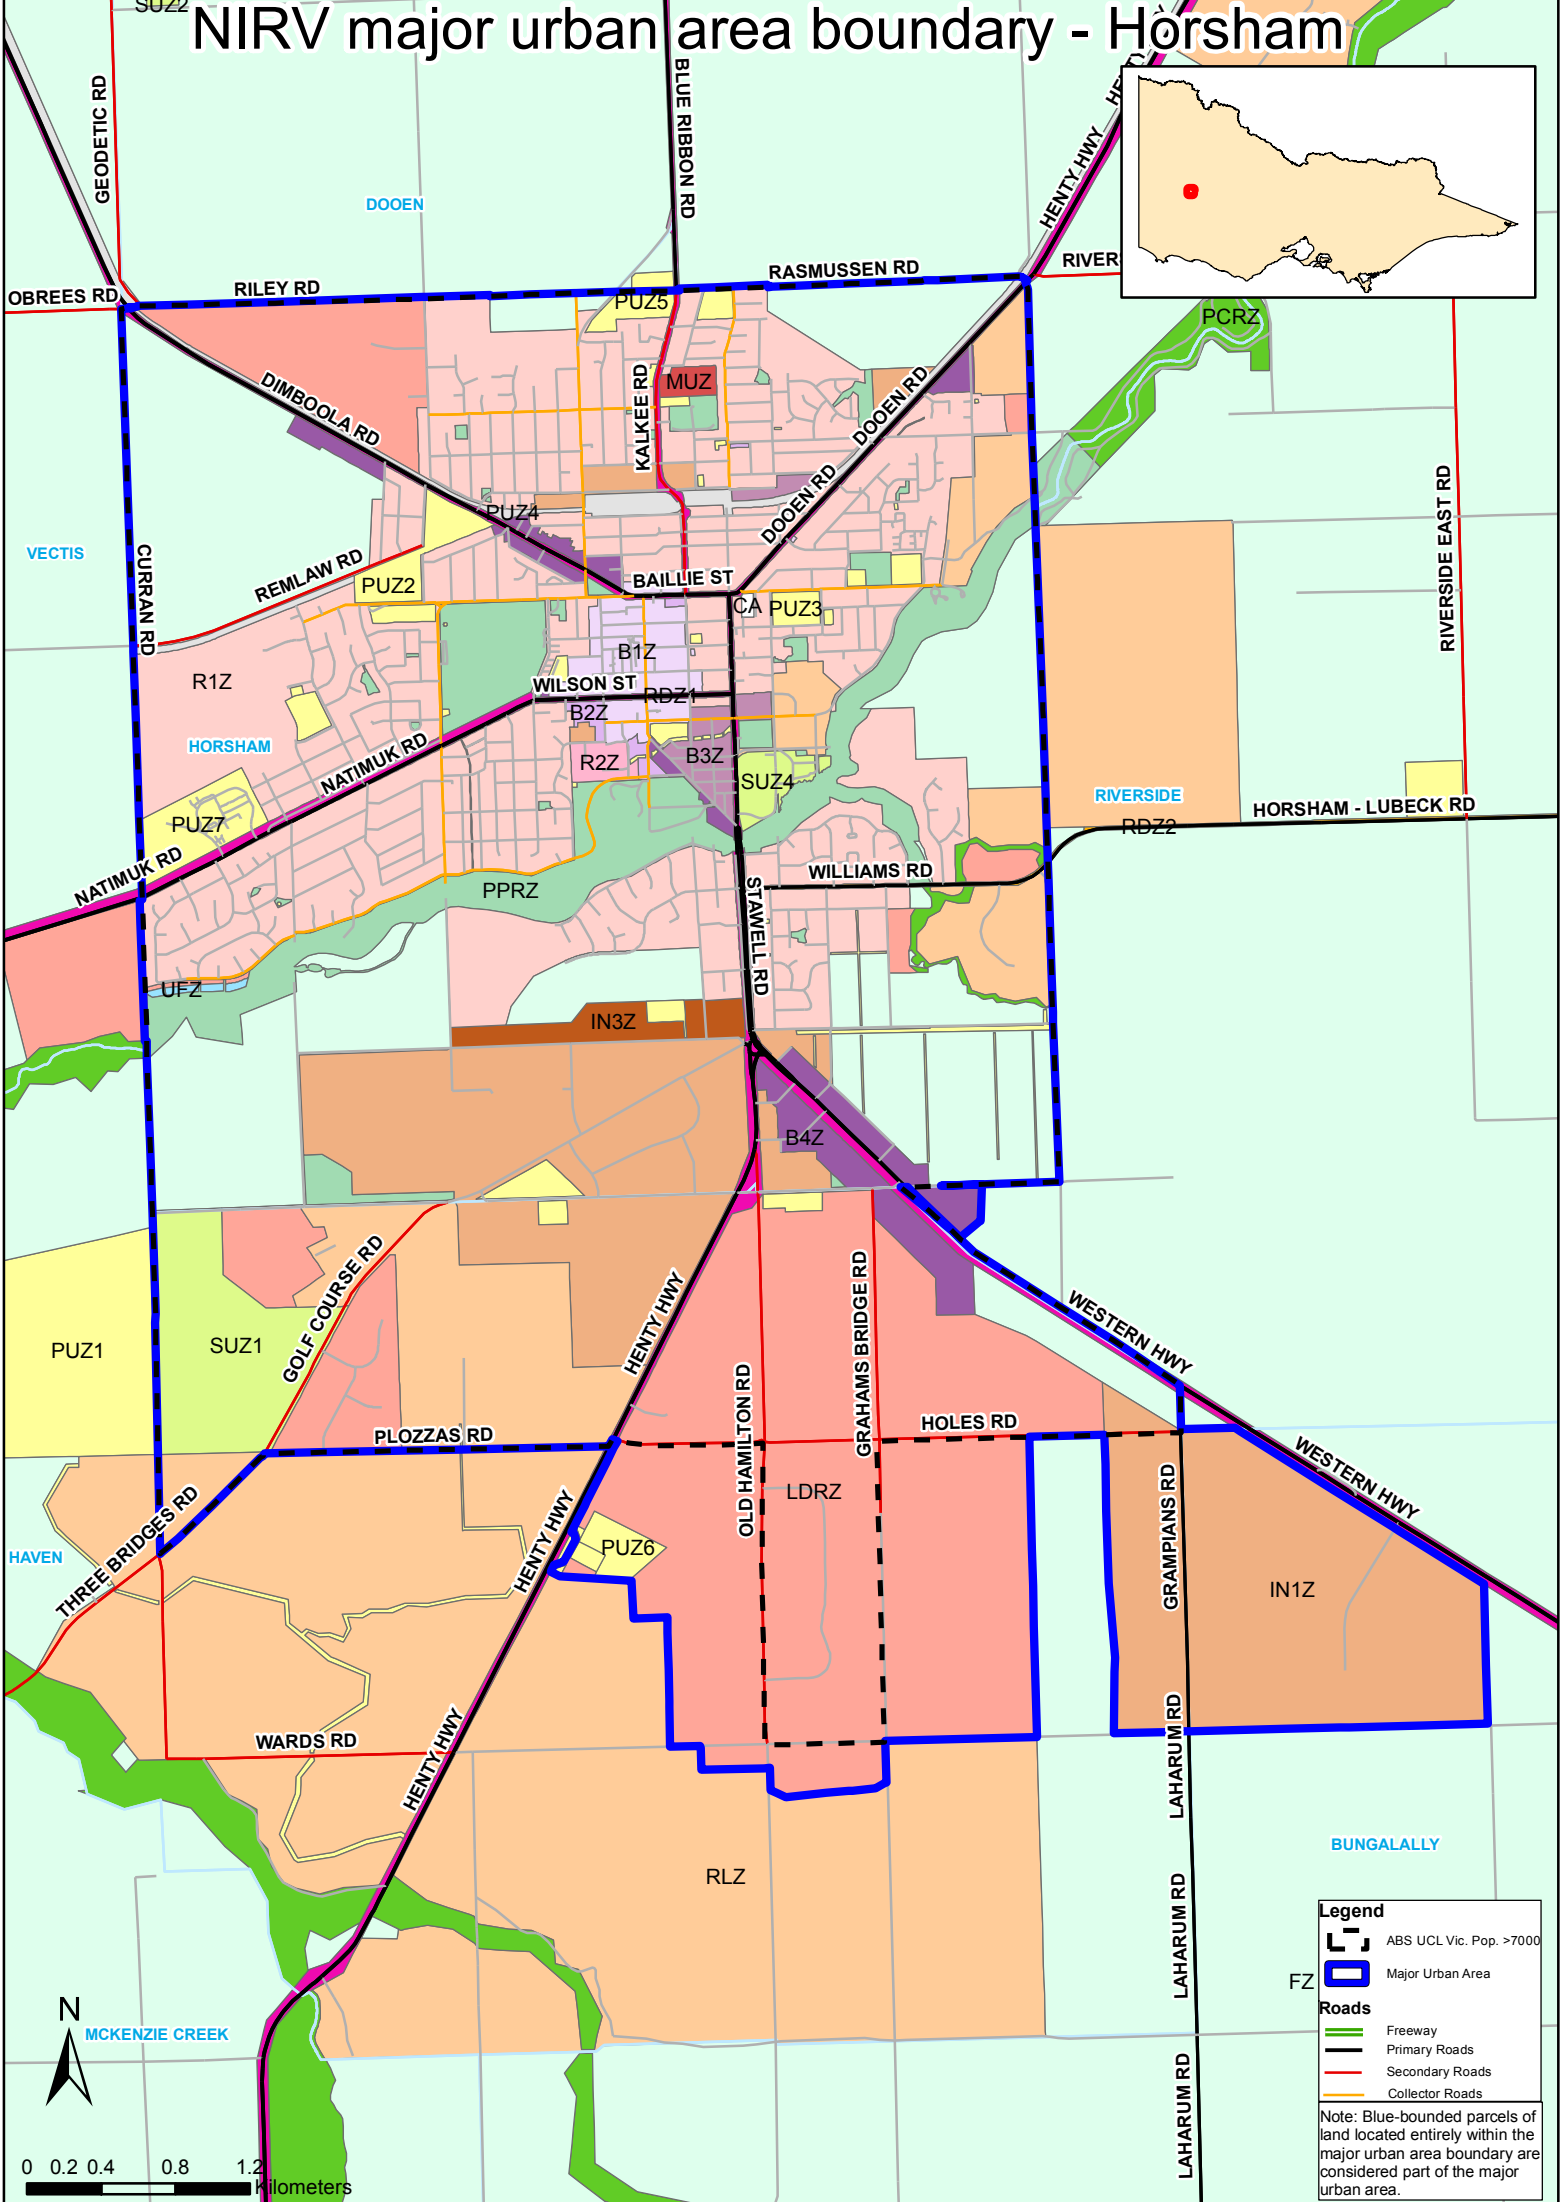

NIRV major urban area boundary - Horsham

Legend

- ABS UCL Vic. Pop. >7000
- Major Urban Area
- Roads**
- Freeway
- Primary Roads
- Secondary Roads
- Collector Roads

Note: Blue-bounded parcels of land located entirely within the major urban area boundary are considered part of the major urban area.