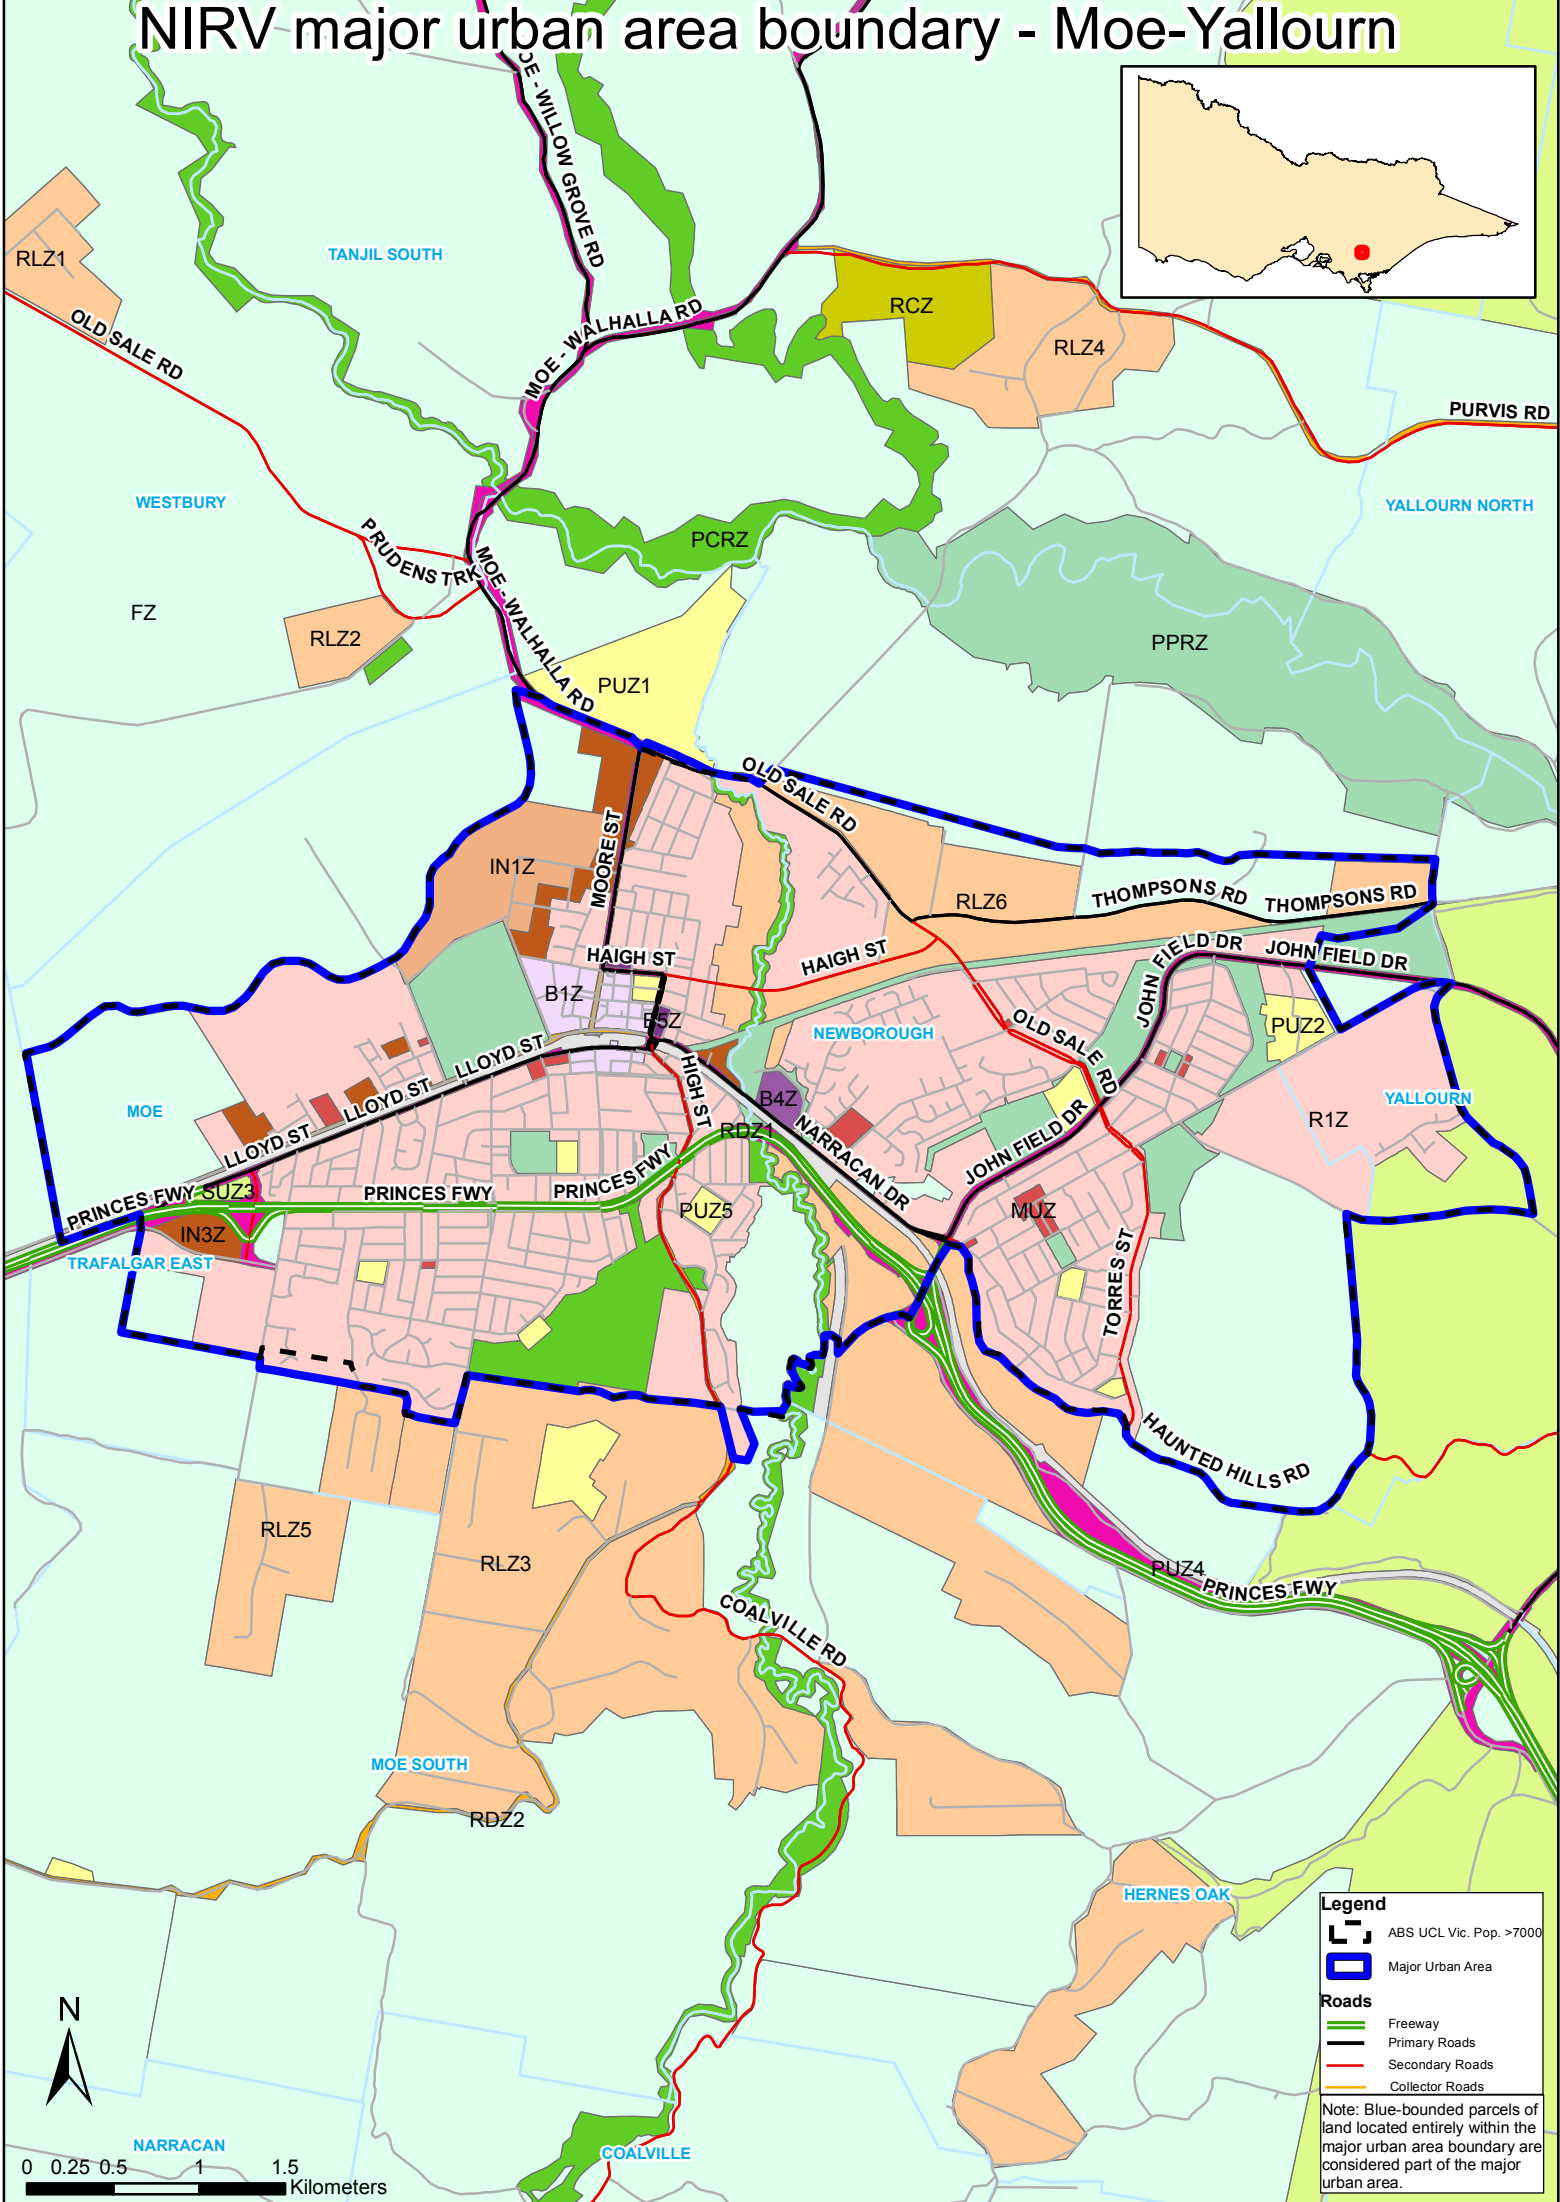

NIRV major urban area boundary - Moe-Yallourn

Legend

- ABS UCL Vic. Pop. >7000
- Major Urban Area

Roads

- Freeway
- Primary Roads
- Secondary Roads
- Collector Roads

Note: Blue-bounded parcels of land located entirely within the major urban area boundary are considered part of the major urban area.