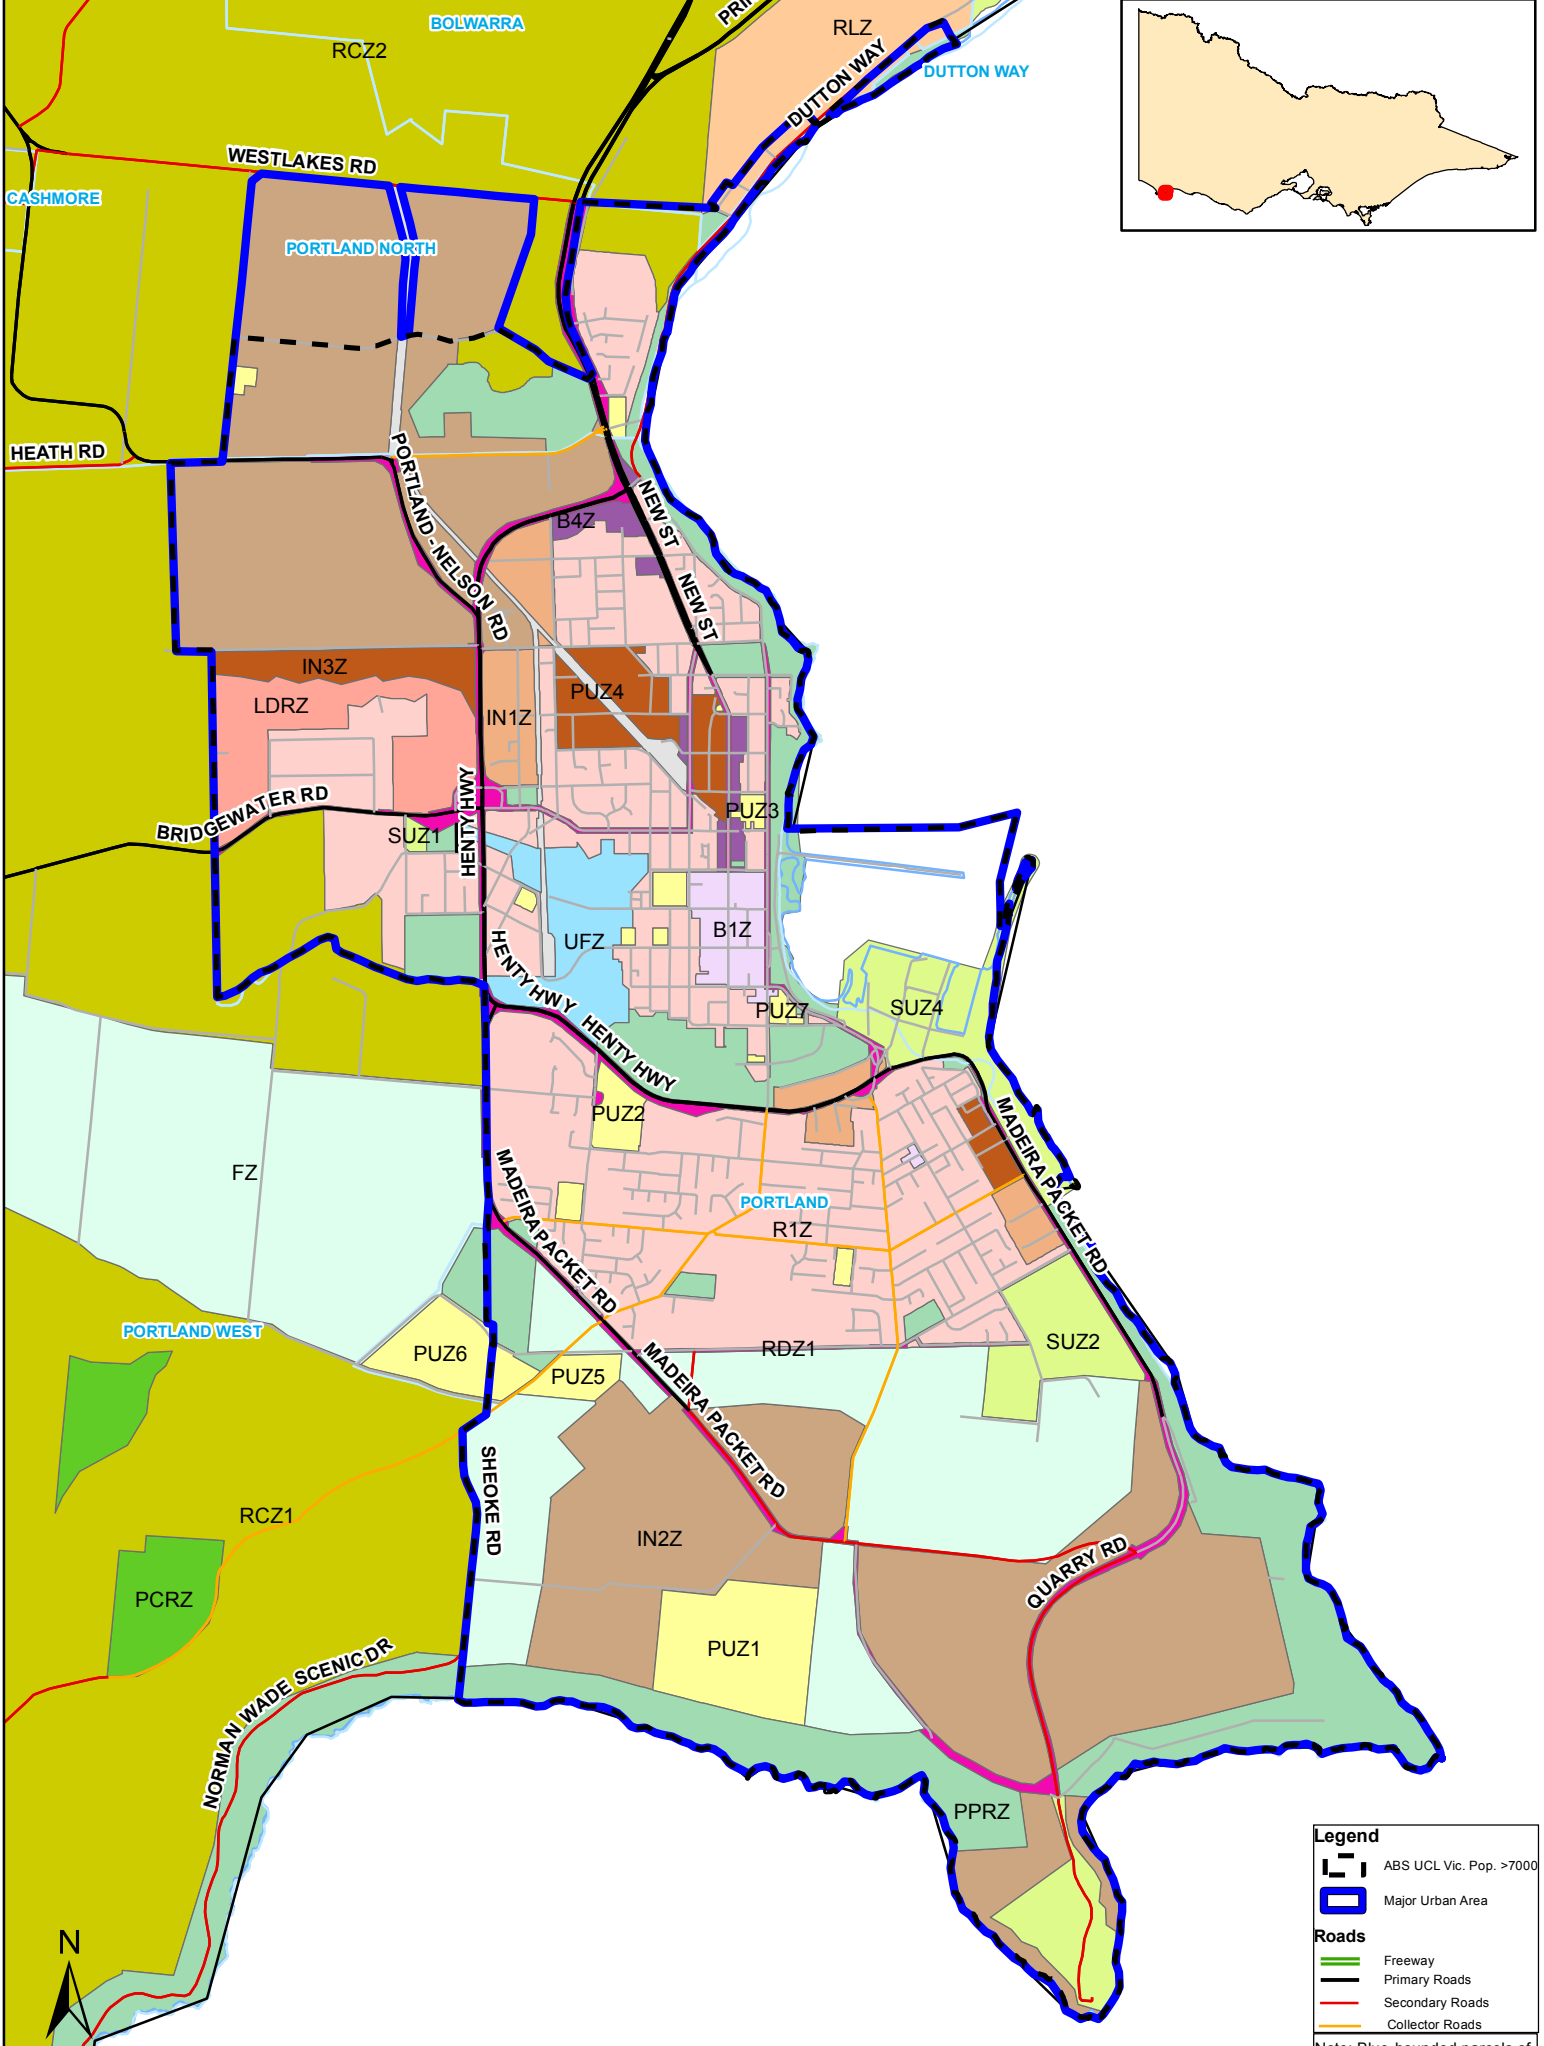

NIRV major urban area boundary - Portland

Legend

- ABS UCL Vic. Pop. >7000
- Major Urban Area

Roads

- Freeway
- Primary Roads
- Secondary Roads
- Collector Roads

Note: Blue-bounded parcels of land located entirely within the major urban area boundary are considered part of the major urban area.