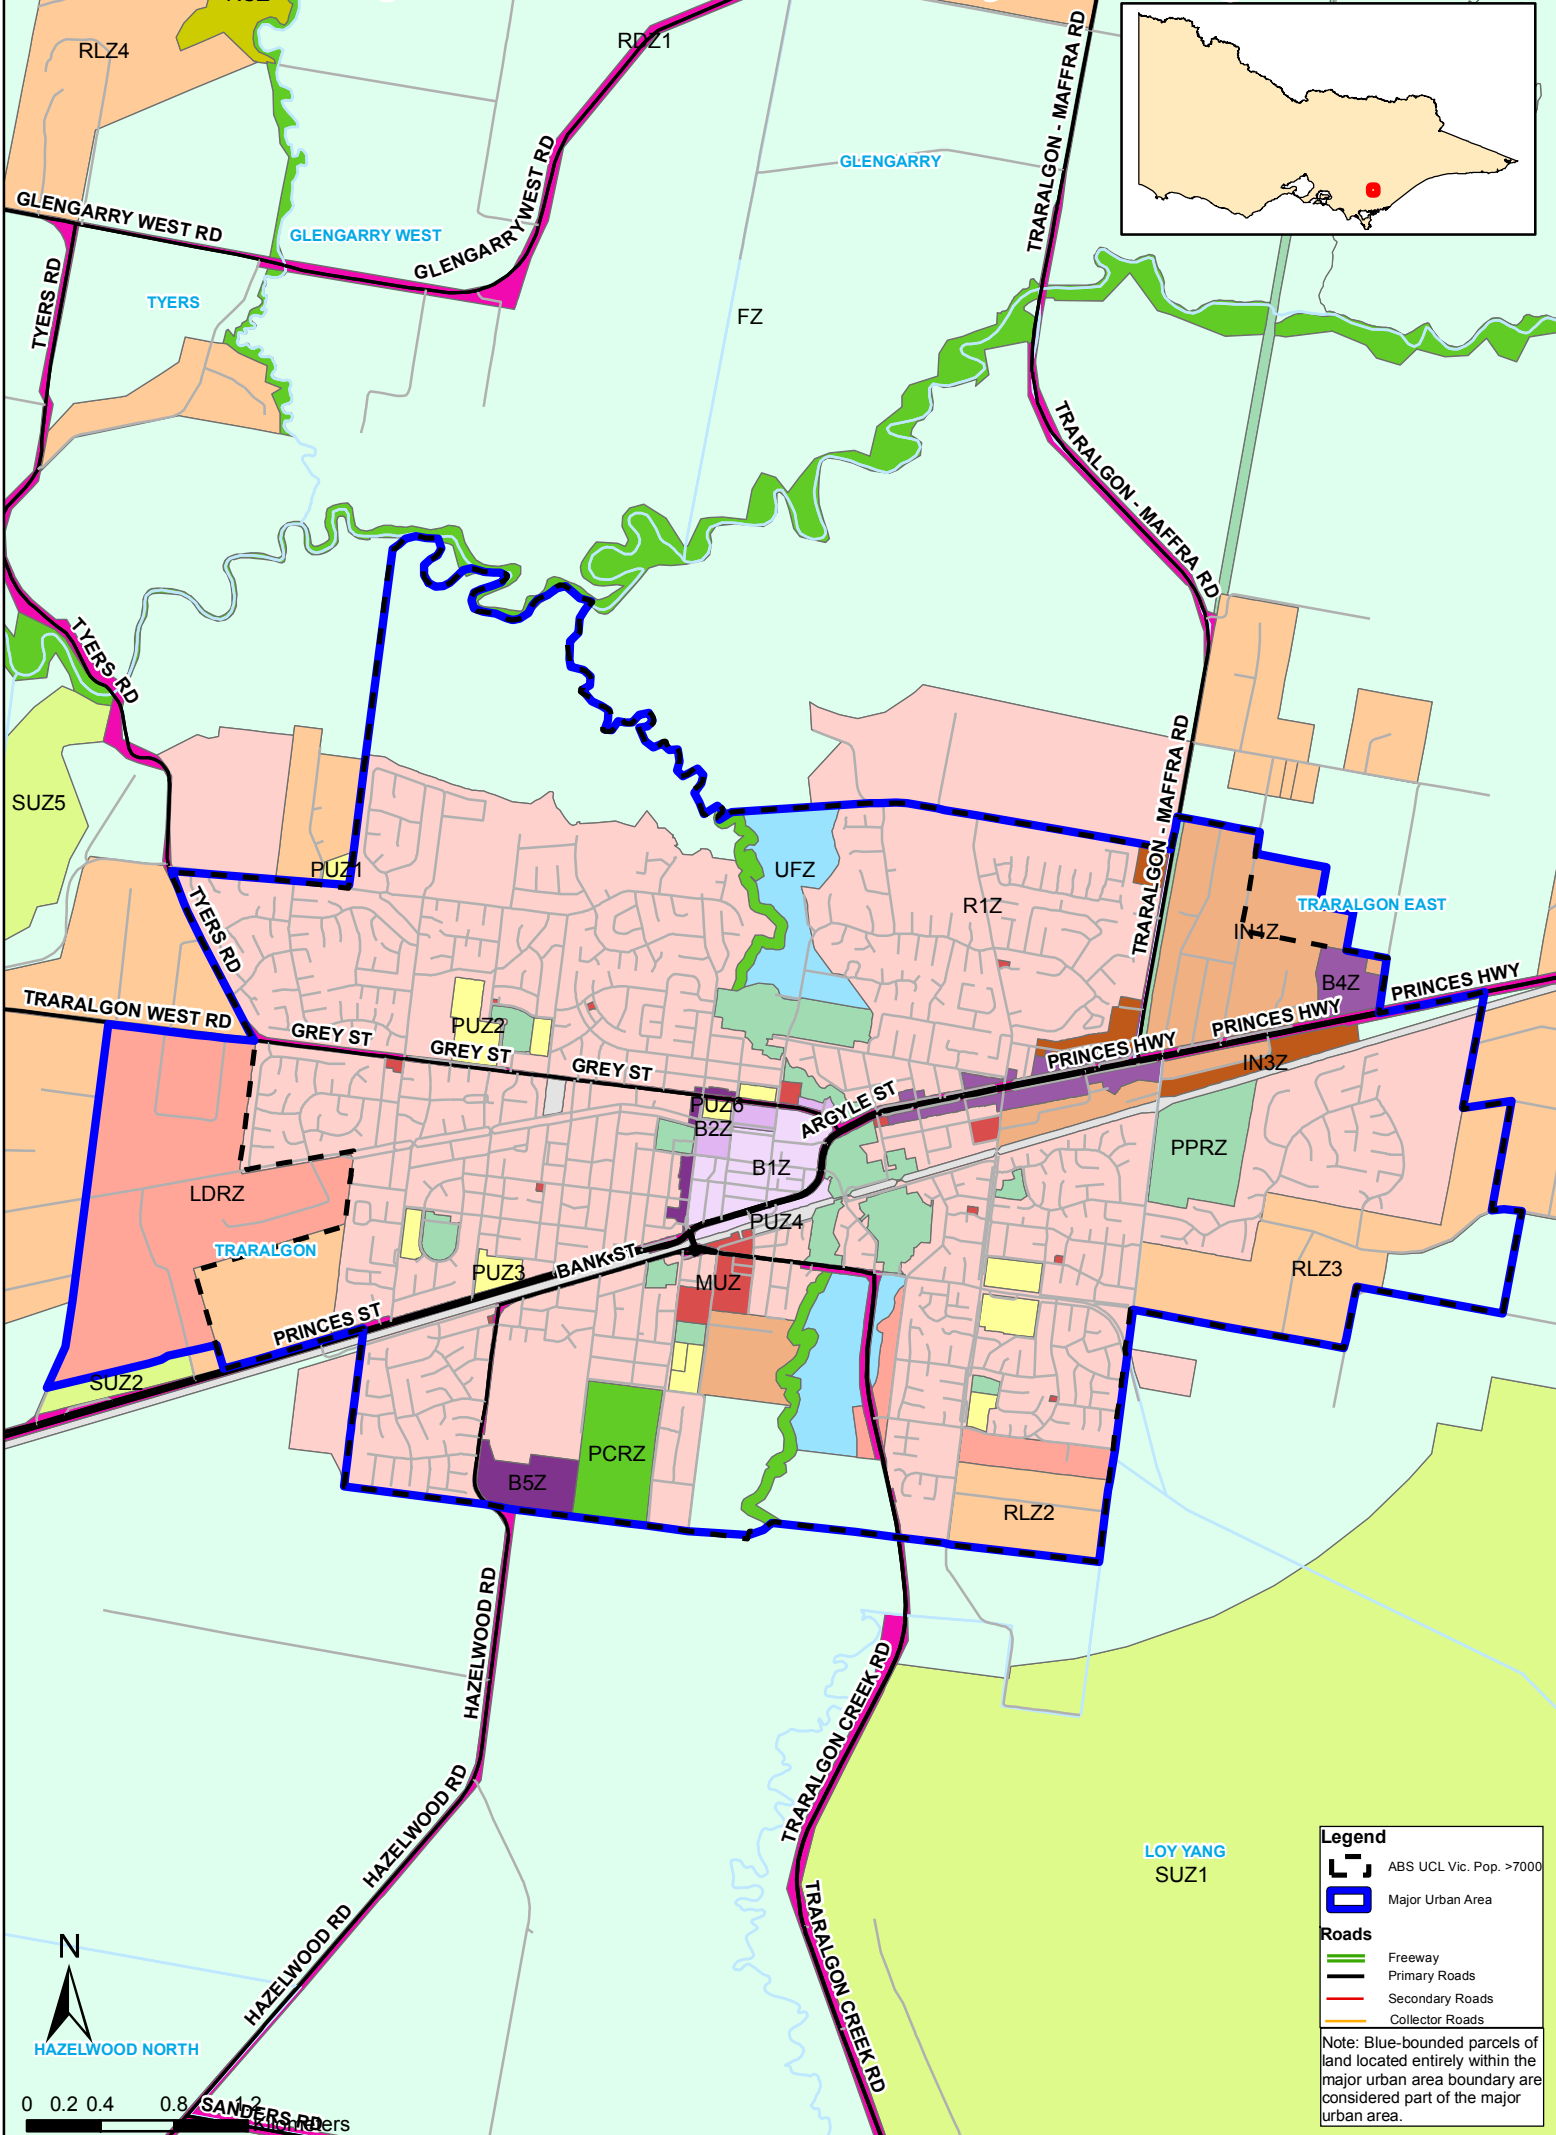

NIRV major urban area boundary - Traralgon

Legend

- ABS UCL Vic. Pop. >7000
- Major Urban Area

Roads

- Freeway
- Primary Roads
- Secondary Roads
- Collector Roads

Note: Blue-bounded parcels of land located entirely within the major urban area boundary are considered part of the major urban area.